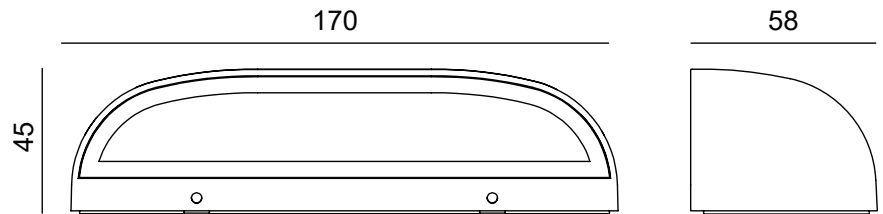

WALL LAMP OUTDOOR LIGHT

TECHNICAL SHEET

KL-W182II

KEYLIGHT

SPAIN

PRODUCTOS DE ILUMINACION

FEATURES

- 220-240V
- CE ROHS Certified
- Aluminum die-casting body
- Glass Diffuser
- 3-years warranty

SPECIFICATIONS

Product Code	KL-W182II
Power	7W
Input	220-240V
Luminous flux	200 lm
Color Temperature	2700k-6500k
Beam Angle	120°
Power factor	≥0.5
CRI	80
Finishing Colors	White/Silver Grey/Dark Grey/Black
LED Type	SMD
IP Rating	IP65 Class 1
Size	45mm*170mm*58mm
Warranty	3 years